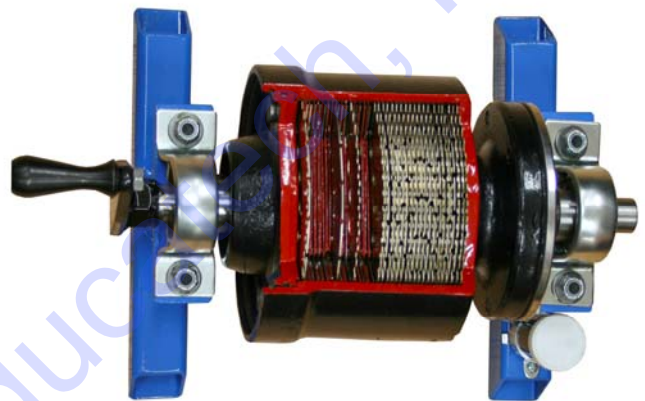

CUTAWAY VISCOUS COUPLER

MAIN FEATURES

- Allows students to visualize the internal components;
- Demonstrates how the discs operate when all-wheel drive cars turn;
- Safe and easy to use; and,
- Handle-operated.