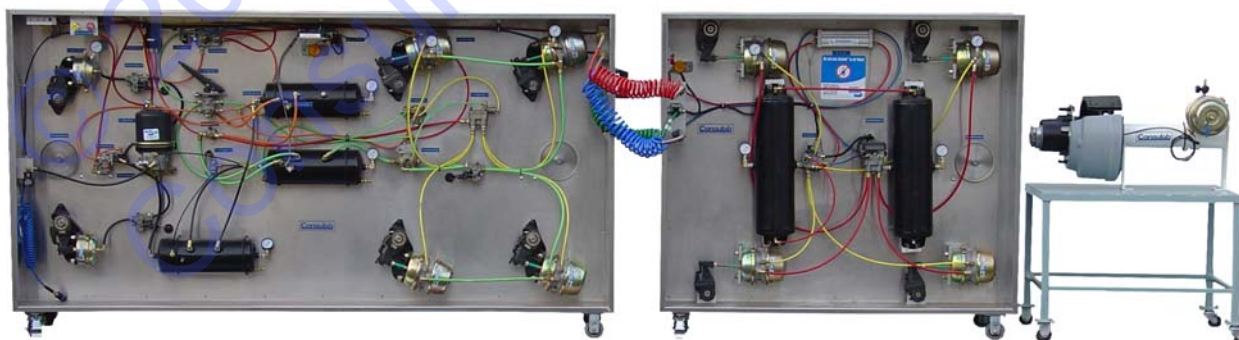

## CUTAWAY AIR BRAKE DRUM

### MAIN FEATURES

- Allows students to view the air brake drum assembly normally used on trucks and coaches;
- Includes a brake chamber to compress air to operate brakes work;
- S-cam or wedge brakes available;
- Mounted on mobile cart; and,
- Can be connected to the HV-125 Air Brake Trainer.

THE EC-124 CUTAWAY AIR BRAKE DRUM COUPLED WITH THE HV-125 AIR BRAKE TRAINER