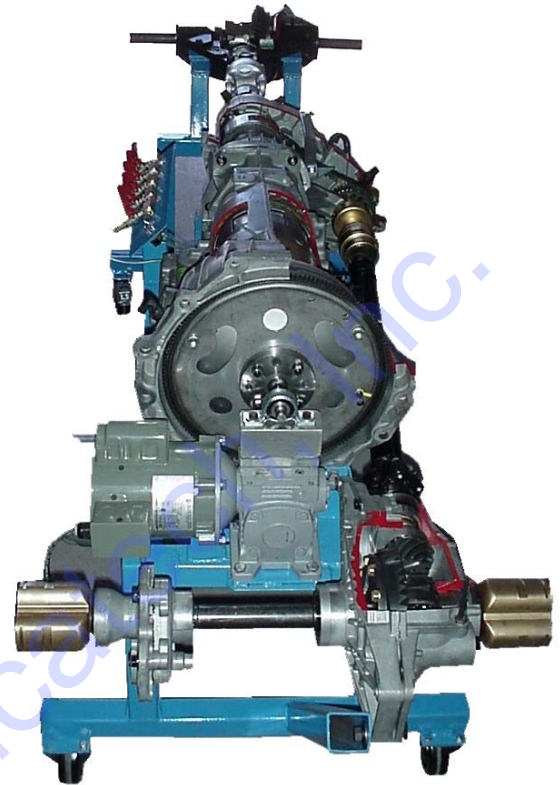

**CUTAWAY ALL-WHEEL DRIVE
TRANSMISSION/TRANSAXLE**

Consulab Éducattech, Inc.
5100, rue des Tournelles, Suite 500
Québec QC Canada G2J 1E4
Phone: 418-688-9067/ 800-567-0791 Fax: 418-688-9526
Email: info@consulab.com Internet : <http://www.consulab.com>
© 2010 Consulab Éducattech, Inc.