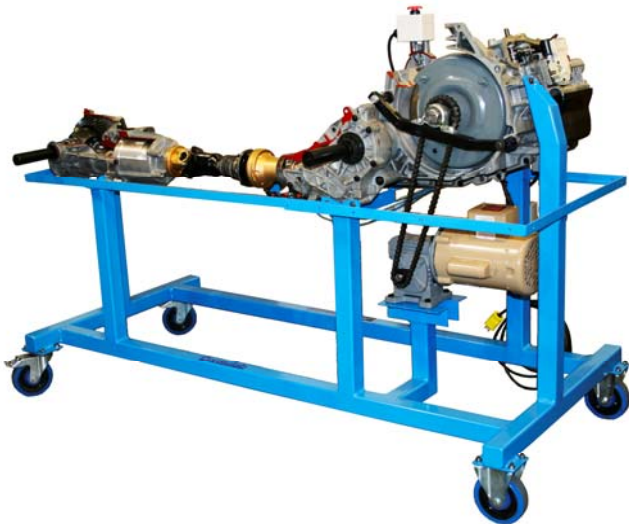

**CUTAWAY ALL-WHEEL DRIVE  
TRANSMISSION/TRANSAXLE****MAIN FEATURES**

- Fully operational from flywheel, transmission, transfer case, differentials to wheel output;
- Electrical drive motor turns the flywheel;
- Pneumatic valves control gear selection;
- Students can visualize gear changes and output; and,
- 110/220V AC, 60/50 Hz.