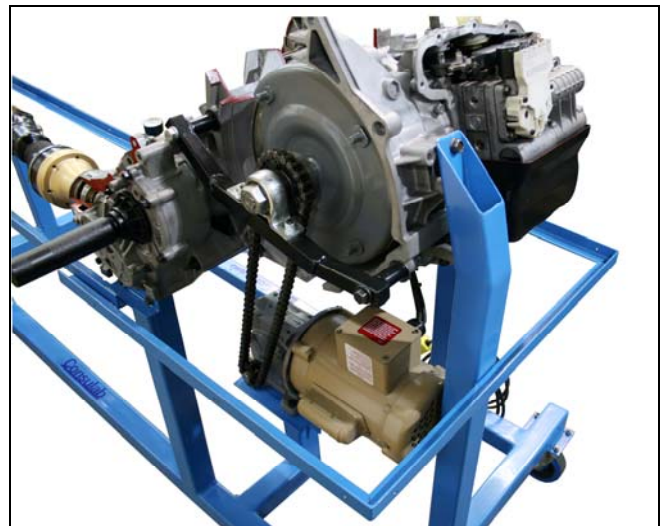

**CUTAWAY ALL-WHEEL DRIVE  
TRANSMISSION/TRANSAXLE****MAIN FEATURES**

- Fully operational from flywheel, transmission, transfer case, differentials to wheel output;
- Electrical drive motor turns the flywheel;
- Pneumatic valves control gear selection;
- Students can visualize gear changes and output; and,
- 110/220V AC, 60/50 Hz.